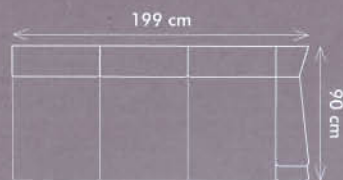

MÜNCHEN
Pohovka 3B L
Kippcouch 3-Sitzer AT LI
Sofa Bed 3B AR L
E367734