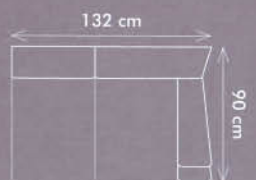

MÜNCHEN
Dvojsedák L
Sofa 2-Sitzer AT LI
Sofa 2-Seater AR L
E367024