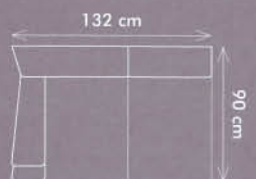

MÜNCHEN
Pohovka 3B
Kippcouch 3-Sitzer 2AT
Sofa Bed 3B 2 AR
E367732

MÜNCHEN
Dvojsedák
Sofa 2-Sitzer 2AT
Sofa 2-Seater 2 AR
E367022

MÜNCHEN
Pohovka 3B L
Kippcouch 3-Sitzer AT LI
Sofa Bed 3B AR L
E367734

MÜNCHEN
Dvojsedák L
Sofa 2-Sitzer AT LI
Sofa 2-Seater AR L
E367024