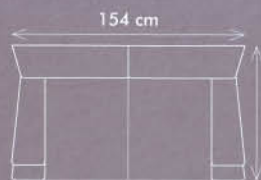

Function: Sofa Bed 3B for occasional use, with large
storage box

Legs: solid wood – standard staining option available

MÜNCHEN
Pohovka 3B
Kippcouch 3-Sitzer 2AT
Sofa Bed 3B 2 AR
E367732

MÜNCHEN
Dvojsedák
Sofa 2-Sitzer 2AT
Sofa 2-Seater 2 AR
E367022